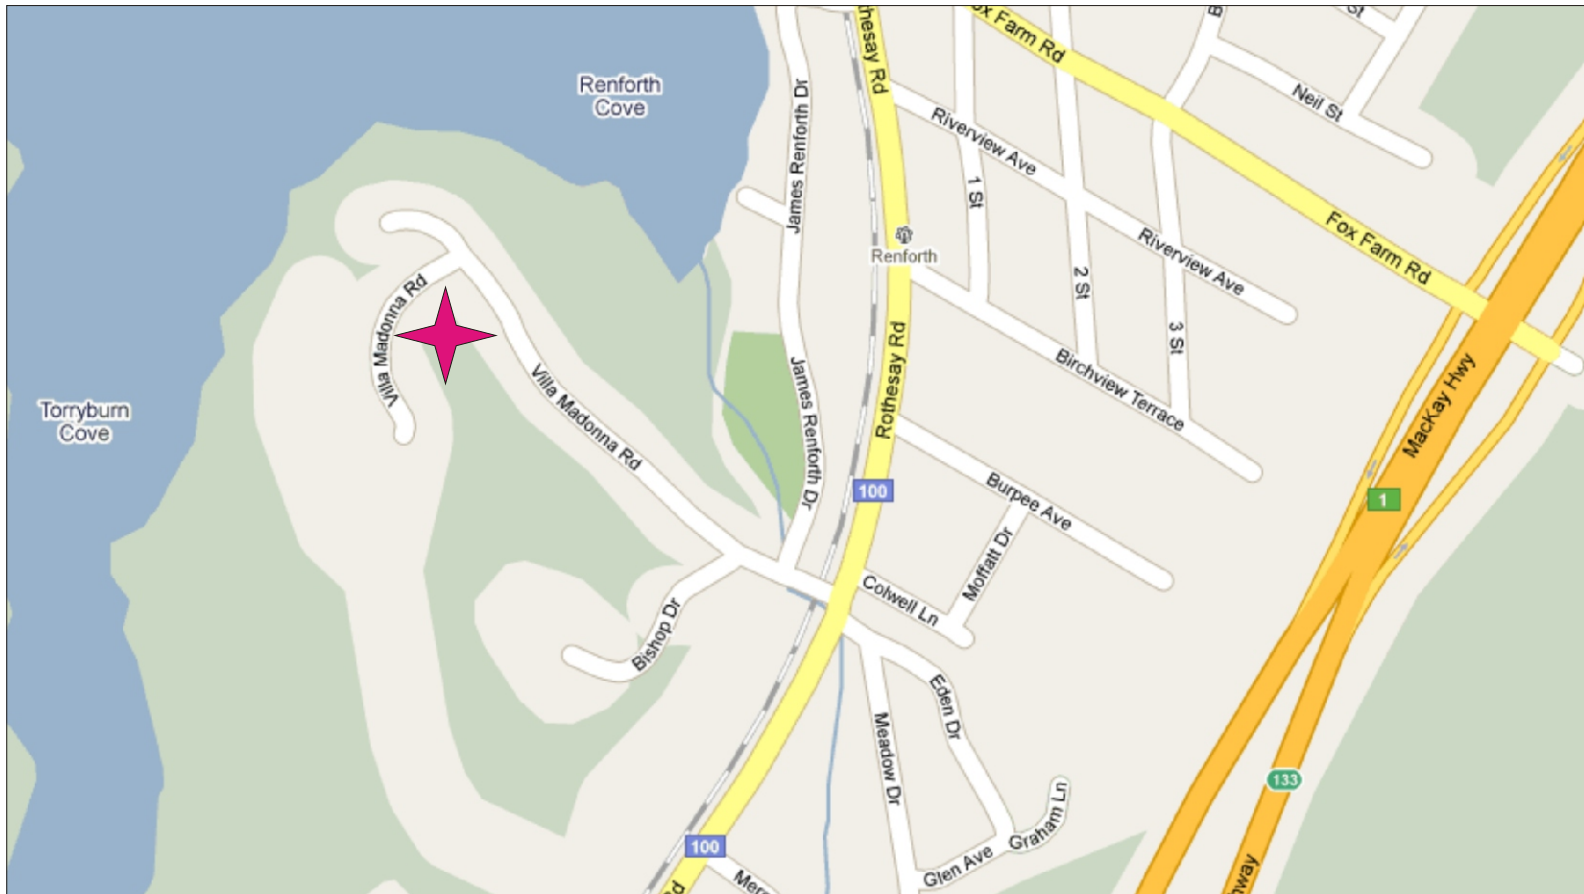

Villa Madonna

~ Retreat House ~

Driving directions to the Villa Madonna Retreat house

From Moncton, Sussex, or Saint John

- Take Rothesay Exit 133 to Fox Farm Road
- Turn on Fox Farm Road and follow to river
- Turn left on Rte 100
- Travel approximately 0.5 km
- Turn right under rail bridge and continue through pillars, taking second left to Villa Madonna

From US Border at St. Stephen, NB

- Take Trans Canada Hwy 1 to Saint John
 - Follow Sussex direction to Rothesay Exit 133
- Continue as above from Saint John